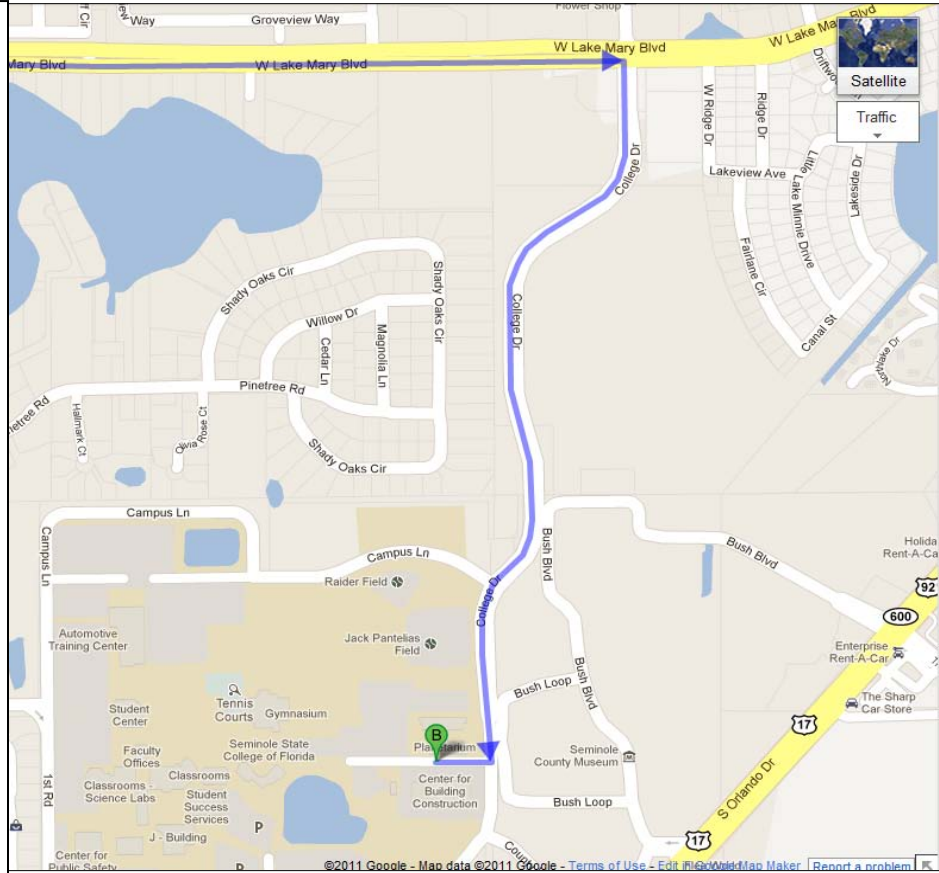

**Seminole State College
Sanford, Florida
Building B, Room B104**

From I4

1. Head east on W Lake Mary Blvd 3.7 mi
2. Turn right onto College Dr 0.9 mi
3. Turn right at 4 way stop
Destination will be on the right
322 ft

**Seminole State College
Sanford, Florida
Building B, Room B104**

From 17/92

Near Flea World

1. Head northwest on County Home Rd
2. Turn right at first stop sign
3. Turn left at the 3 way stop
Destination will be on the right